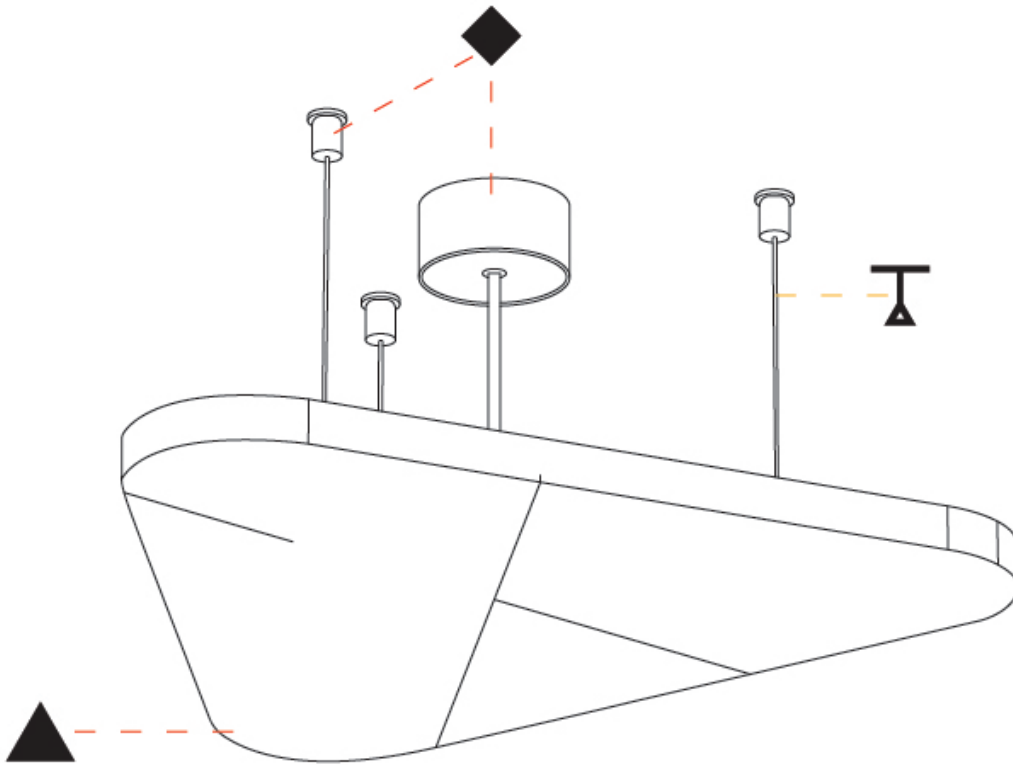

VICTORY ACOUSTIC LIGHT PANEL SUSPENSION

A300747-

PROJECT	_____
TYPE	_____
SPECIFIER	_____
QUANTITY	_____
DATE	_____

A