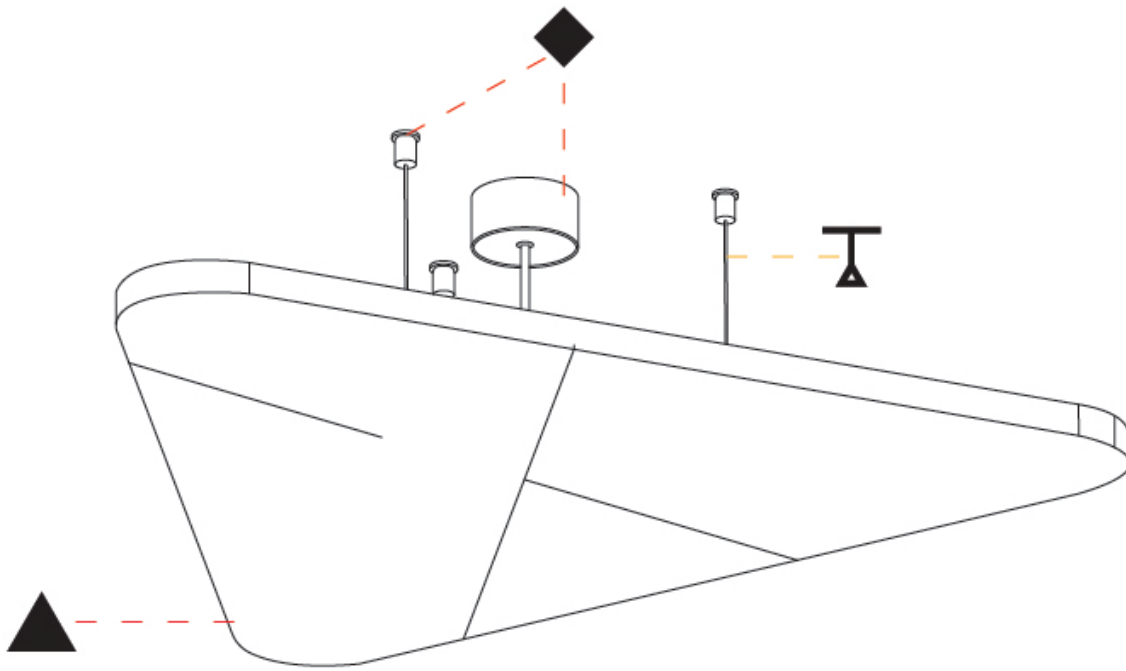

VICTORY ACOUSTIC LIGHT PANEL SUSPENSION

A300748-

PROJECT	_____
TYPE	_____
SPECIFIER	_____
QUANTITY	_____
DATE	_____

A