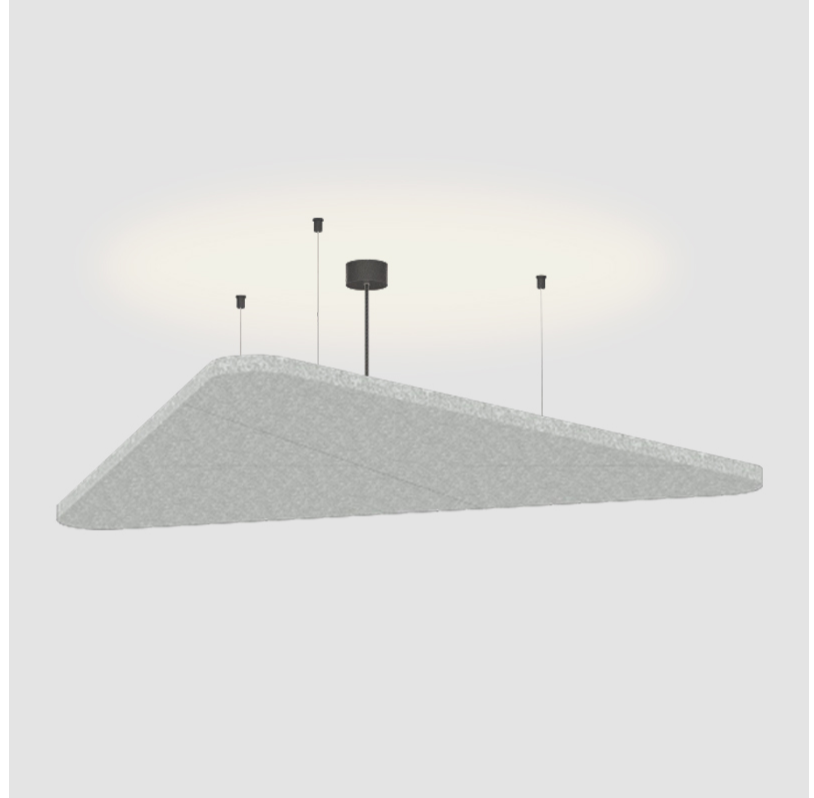

GENERAL

Series: Victory Acoustic Light Panel
Brand: Prolicht
Division: Architectural
Mounting Type: Suspension
Mounting Location: Ceiling
Subcategory: Acoustic

PHYSICAL

Shape: Abstract
Length (mm): 1092
Length (in): 43
Width (mm): 964
Width (in): 37 ¹⁵/₁₆
Height (mm): 54
Height (in): 2 ¹/₈
Light Distribution: Indirect
Fixture Finish: SSR / BKV / CWI / CRY / HAB / UFT / ITA / RUA / FTG / MYG / LOD / PUS / FRO / FUP / KIA / POP / BLS / SPG / MEY / GOH / GUM / CHC / COM / ABZ / JAG / OBR / MOS / ROR
Accent Finish: ANC / ASH / BNA / BTC / BZE / CEL / EGG / EVG / FOG / FOS / FST / FUA / IRI / IRO / KHA / LIC / LIM / MER / MSN / MUS / ONX / PEA / PLU / POL / PPY / RAY / ROY / RST / STE / SWD / TAN / TAU
Fixture Material: Aluminum
Cable Details: 2 000mm / 78 3/4" or 6 000mm / 236 1/4" Transparent Cable

ELECTRICAL

Lamp Type: LED (Zhaga Standard)
Input Wattage (W): 23.8
Total Output Wattage (W): 21.8
Dimming: Non-Dimmable
Driver Included: Yes
Driver Location: Integrated
Driver Type: Constant Current - Universal
Driver Class: Class 2
Input Voltage (V): 120 - 277

LED

Color Temperature (°K): 2700 / 3000 / 3500 / 4000
Max. Delivered Lumen (lm): 1753 / 1771 / 1824 / 1877
Nominal Lumen (lm): 1753 / 2225 / 2160 / 2290
CRI: >90 CRI
Lamp Life (hrs): 50000

OPTICAL

RATINGS AND CERTIFICATIONS

Certified By: CSA Certified to UL and CSA Standards
IP rating: IP20