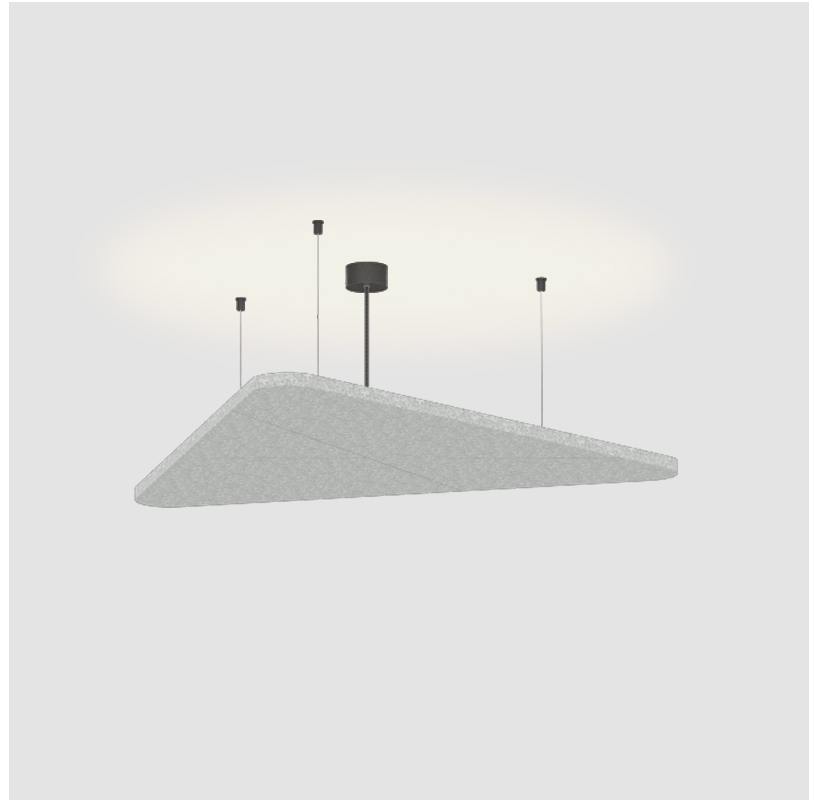

GENERAL

Series: Victory Acoustic Light Panel
Brand: Prolicht
Division: Architectural
Mounting Type: Suspension
Mounting Location: Ceiling
Subcategory: Acoustic

PHYSICAL

Shape: Abstract
Length (mm): 496
Length (in): 19 1/2
Width (mm): 448
Width (in): 17 5/8
Height (mm): 54
Height (in): 2 1/8
Light Distribution: Indirect
Fixture Finish: SSR / BKV / CWI / CRY / HAB / UFT / ITA / RUA / FTG / MYG / LOD / PUS / FRO / FUP / KIA / POP / BLS / SPG / MEY / GOH / GUM / CHC / COM / ABZ / JAG / OBR / MOS / ROR
Accent Finish: ANC / ASH / BNA / BTC / BZE / CEL / EGG / EVG / FOG / FOS / FST / FUA / IRI / IRO / KHA / LIC / LIM / MER / MSN / MUS / ONX / PEA / PLU / POL / PPY / RAY / ROY / RST / STE / SWD / TAN / TAU

Fixture Material: Aluminum
Cable Details: 2 000mm / 78 3/4" or 6 000mm / 236 1/4" Transparent Cable

ELECTRICAL

Lamp Type: LED (Zhaga Standard)
Input Wattage (W): 10
Total Output Wattage (W): 9.1
Dimming: Non-Dimmable
Driver Included: Yes
Driver Location: Integrated
Driver Type: Constant Current - Universal
Driver Class: Class 2
Input Voltage (V): 120 - 277

LED

Color Temperature (°K): 2700 / 3000 / 3500 / 4000
Max. Delivered Lumen (lm): 701 / 708 / 730 / 751
Nominal Lumen (lm): 855 / 864 / 890 / 916
CRI: >90 CRI
Lamp Life (hrs): 50000

OPTICAL

RATINGS AND CERTIFICATIONS

Certified By: CSA Certified to UL and CSA Standards
IP rating: IP20