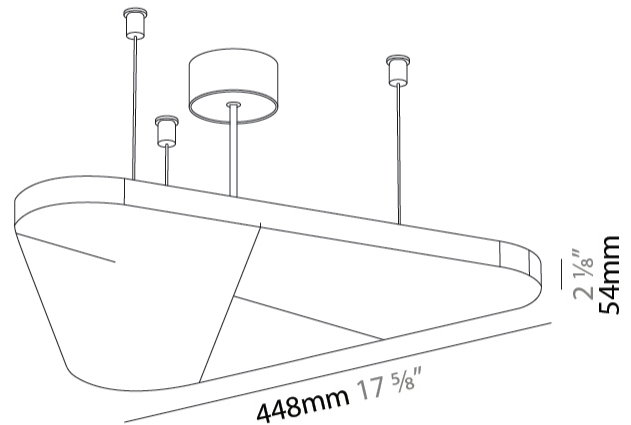

GENERAL

Series: Victory Acoustic Light Panel
Brand: Prolicht
Division: Architectural
Mounting Type: Suspension
Mounting Location: Ceiling
Subcategory: Acoustic

PHYSICAL

Shape: Abstract
Length (mm): 496
Length (in): 19 1/2
Width (mm): 448
Width (in): 17 5/8
Height (mm): 54
Height (in): 2 1/8
Light Distribution: Indirect
Fixture Finish: SSR / BKV / CWI / CRY / HAB / UFT / ITA / RUA / FTG / MYG / LOD / PUS / FRO / FUP / KIA / POP / BLS / SPG / MEY / GOH / GUM / CHC / COM / ABZ / JAG / OBR / MOS / ROR
Accent Finish: ANC / ASH / BNA / BTC / BZE / CEL / EGG / EVG / FOG / FOS / FST / FUA / IRI / IRO / KHA / LIC / LIM / MER / MSN / MUS / ONX / PEA / PLU / POL / PPY / RAY / ROY / RST / STE / SWD / TAN / TAU

Fixture Material: Aluminum
Cable Details: 2 000mm / 78 3/4" or 6 000mm / 236 1/4" Transparent Cable

ELECTRICAL

Lamp Type: LED (Zhaga Standard)
Input Wattage (W): 10
Total Output Wattage (W): 9.1
Dimming: Non-Dimmable
Driver Included: Yes
Driver Location: Integrated
Driver Type: Constant Current - Universal
Driver Class: Class 2
Input Voltage (V): 120 - 277

LED

Color Temperature (°K): 2700 / 3000 / 3500 / 4000
Max. Delivered Lumen (lm): 701 / 708 / 730 / 751
Nominal Lumen (lm): 855 / 864 / 890 / 916
CRI: >90 CRI
Lamp Life (hrs): 50000

OPTICAL

RATINGS AND CERTIFICATIONS

Certified By: CSA Certified to UL and CSA Standards
IP rating: IP20