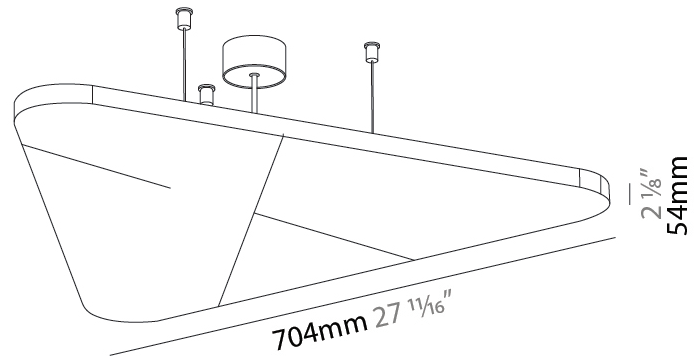

GENERAL

Series: Victory Acoustic Light Panel
Brand: Prolicht
Division: Architectural
Mounting Type: Suspension
Mounting Location: Ceiling
Subcategory: Acoustic

PHYSICAL

Shape: Abstract
Length (mm): 792
Length (in): 31 ⁷/₁₆
Width (mm): 704
Width (in): 27 ¹¹/₁₆
Height (mm): 54
Height (in): 2 ¹/₈
Light Distribution: Indirect
Fixture Finish: SSR / BKV / CWI / CRY / HAB / UFT / ITA / RUA / FTG / MYG / LOD / PUS / FRO / FUP / KIA / POP / BLS / SPG / MEY / GOH / GUM / CHC / COM / ABZ / JAG / OBR / MOS / ROR
Accent Finish: ANC / ASH / BNA / BTC / BZE / CEL / EGG / EVG / FOG / FOS / FST / FUA / IRI / IRO / KHA / LIC / LIM / MER / MSN / MUS / ONX / PEA / PLU / POL / PPY / RAY / ROY / RST / STE / SWD / TAN / TAU
Fixture Material: Aluminum
Cable Details: 2 000mm / 78 3/4" or 6 000mm / 236 1/4" Transparent Cable

ELECTRICAL

Lamp Type: LED (Zhaga Standard)
Input Wattage (W): 10
Total Output Wattage (W): 9.1
Dimming: Non-Dimmable
Driver Included: Yes
Driver Location: Integrated
Driver Type: Constant Current - Universal
Driver Class: Class 2
Input Voltage (V): 120 - 277

LED

Color Temperature (°K): 2700 / 3000 / 3500 / 4000
Max. Delivered Lumen (lm): 701 / 708 / 730 / 751
Nominal Lumen (lm): 855 / 864 / 890 / 916
CRI: >90 CRI
Lamp Life (hrs): 50000

OPTICAL

RATINGS AND CERTIFICATIONS

Certified By: CSA Certified to UL and CSA Standards
IP rating: IP20