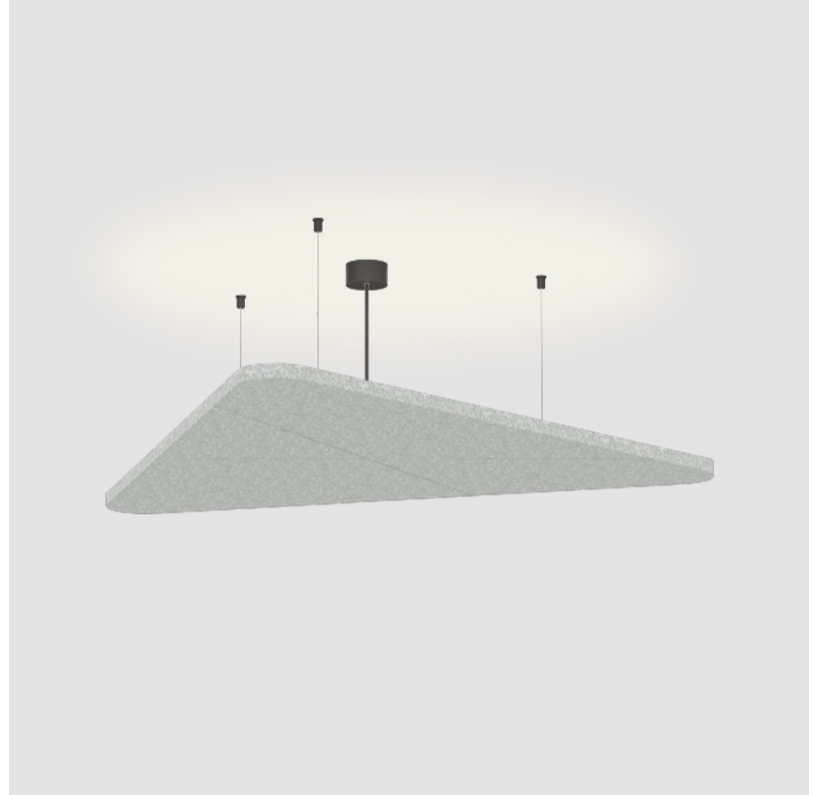

GENERAL

Series: Victory Acoustic Light Panel
Brand: Prolicht
Division: Architectural
Mounting Type: Suspension
Mounting Location: Ceiling
Subcategory: Acoustic

PHYSICAL

Shape: Abstract
Length (mm): 792
Length (in): 31 ⁷/₁₆
Width (mm): 704
Width (in): 27 ¹¹/₁₆
Height (mm): 54
Height (in): 2 ¹/₈
Light Distribution: Indirect
Fixture Finish: SSR / BKV / CWI / CRY / HAB / UFT / ITA / RUA / FTG / MYG / LOD / PUS / FRO / FUP / KIA / POP / BLS / SPG / MEY / GOH / GUM / CHC / COM / ABZ / JAG / OBR / MOS / ROR
Accent Finish: ANC / ASH / BNA / BTC / BZE / CEL / EGG / EVG / FOG / FOS / FST / FUA / IRI / IRO / KHA / LIC / LIM / MER / MSN / MUS / ONX / PEA / PLU / POL / PPY / RAY / ROY / RST / STE / SWD / TAN / TAU
Fixture Material: Aluminum
Cable Details: 2 000mm / 78 3/4" or 6 000mm / 236 1/4" Transparent Cable

ELECTRICAL

Lamp Type: LED (Zhaga Standard)
Input Wattage (W): 10
Total Output Wattage (W): 9.1
Dimming: Non-Dimmable
Driver Included: Yes
Driver Location: Integrated
Driver Type: Constant Current - Universal
Driver Class: Class 2
Input Voltage (V): 120 - 277

LED

Color Temperature (°K): 2700 / 3000 / 3500 / 4000
Max. Delivered Lumen (lm): 701 / 708 / 730 / 751
Nominal Lumen (lm): 855 / 864 / 890 / 916
CRI: >90 CRI
Lamp Life (hrs): 50000

OPTICAL

RATINGS AND CERTIFICATIONS

Certified By: CSA Certified to UL and CSA Standards
IP rating: IP20